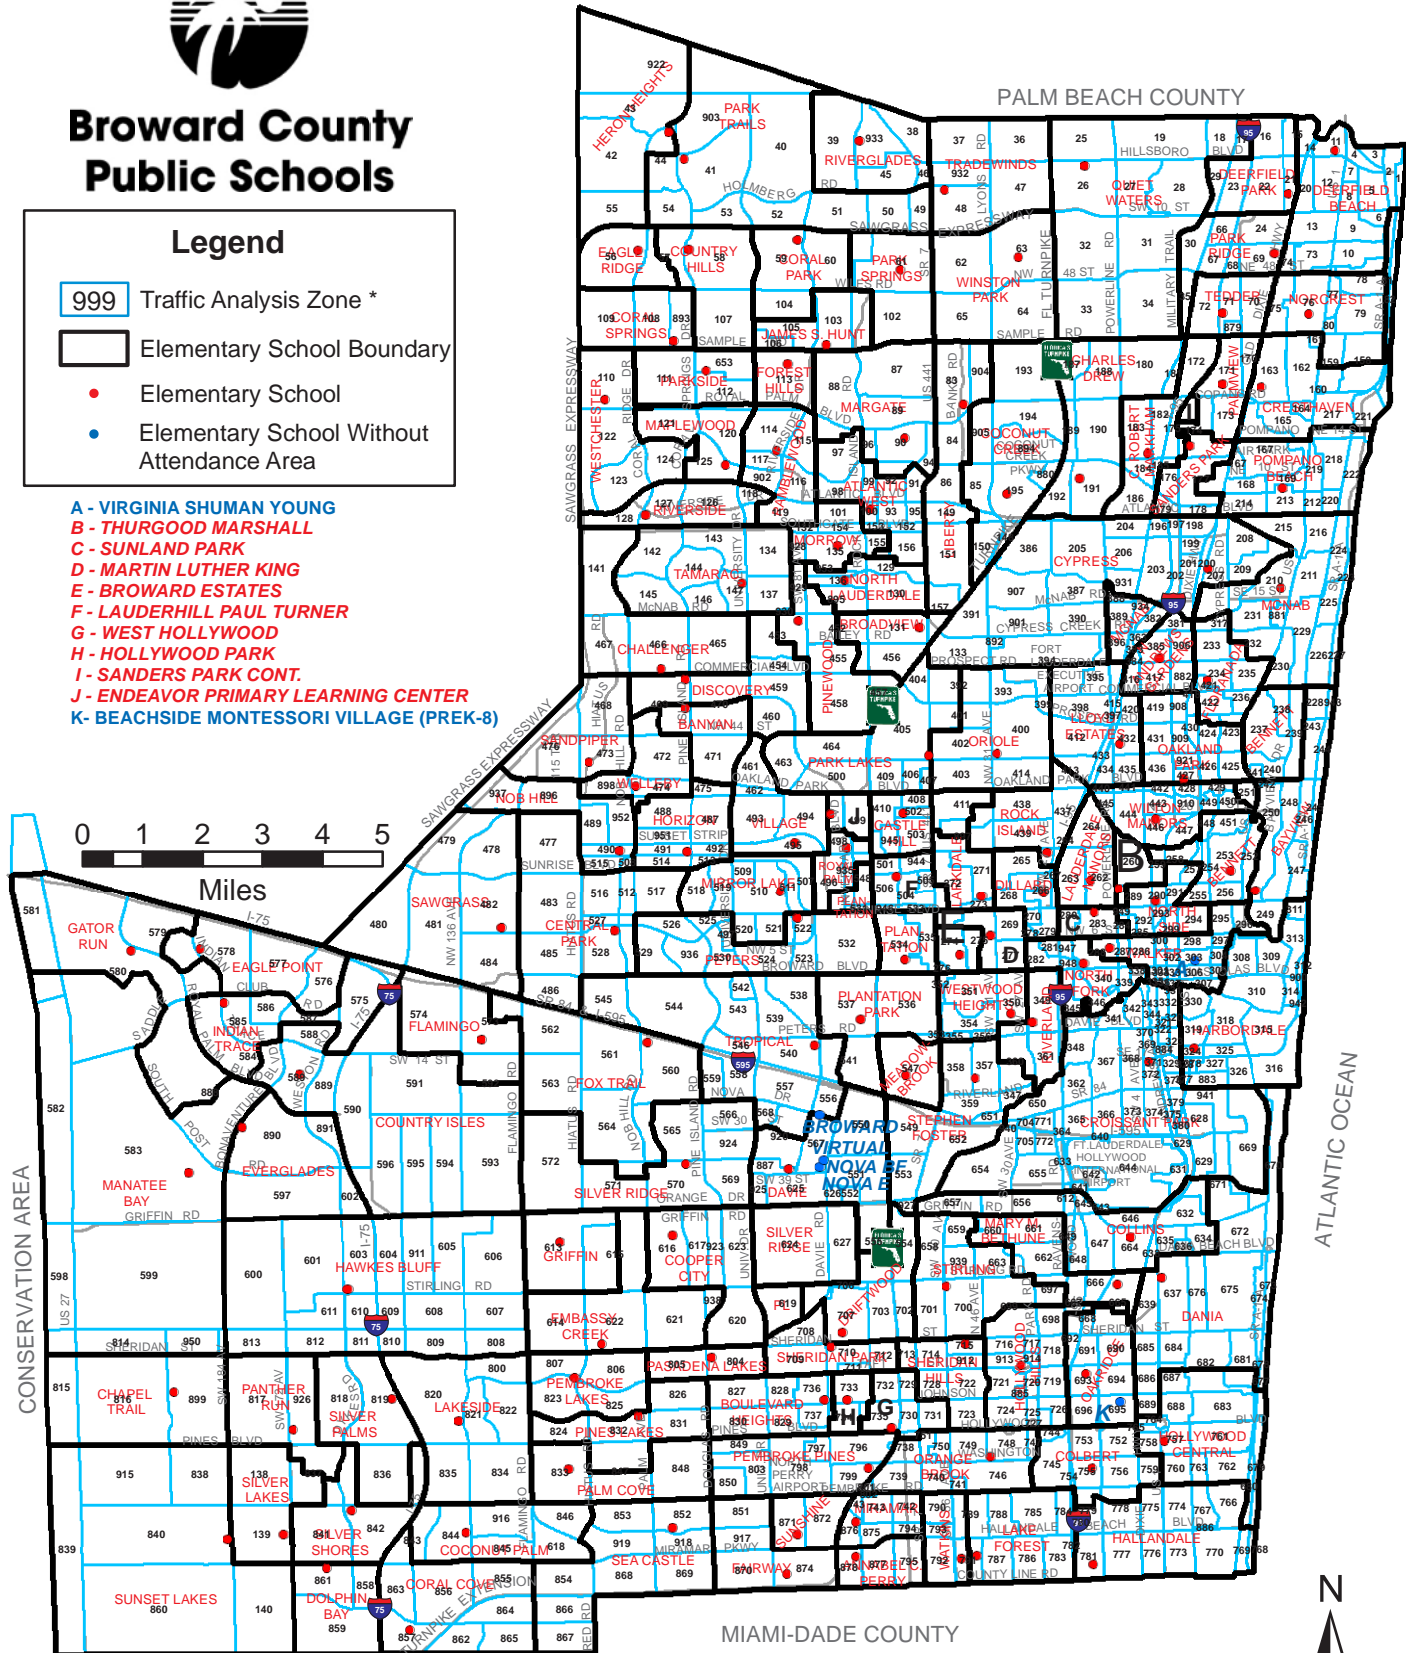

# 2012-13 ELEMENTARY SCHOOL BOUNDARIES

## Traffic Analysis Zones

**Broward County  
Public Schools**

### Legend

- 999 Traffic Analysis Zone \*
- Elementary School Boundary
- Elementary School
- Elementary School Without Attendance Area

- A - VIRGINIA SHUMAN YOUNG
- B - THURGOOD MARSHALL
- C - SUNLAND PARK
- D - MARTIN LUTHER KING
- E - BROWARD ESTATES
- F - LAUDERHILL PAUL TURNER
- G - WEST HOLLYWOOD
- H - HOLLYWOOD PARK
- I - SANDERS PARK CONT.
- J - ENDEAVOR PRIMARY LEARNING CENTER
- K - BEACHSIDE MONTESSORI VILLAGE (PREK-8)

\* 2012 Traffic Analysis Zone data provided by Broward Metropolitan Planning Organization (MPO)